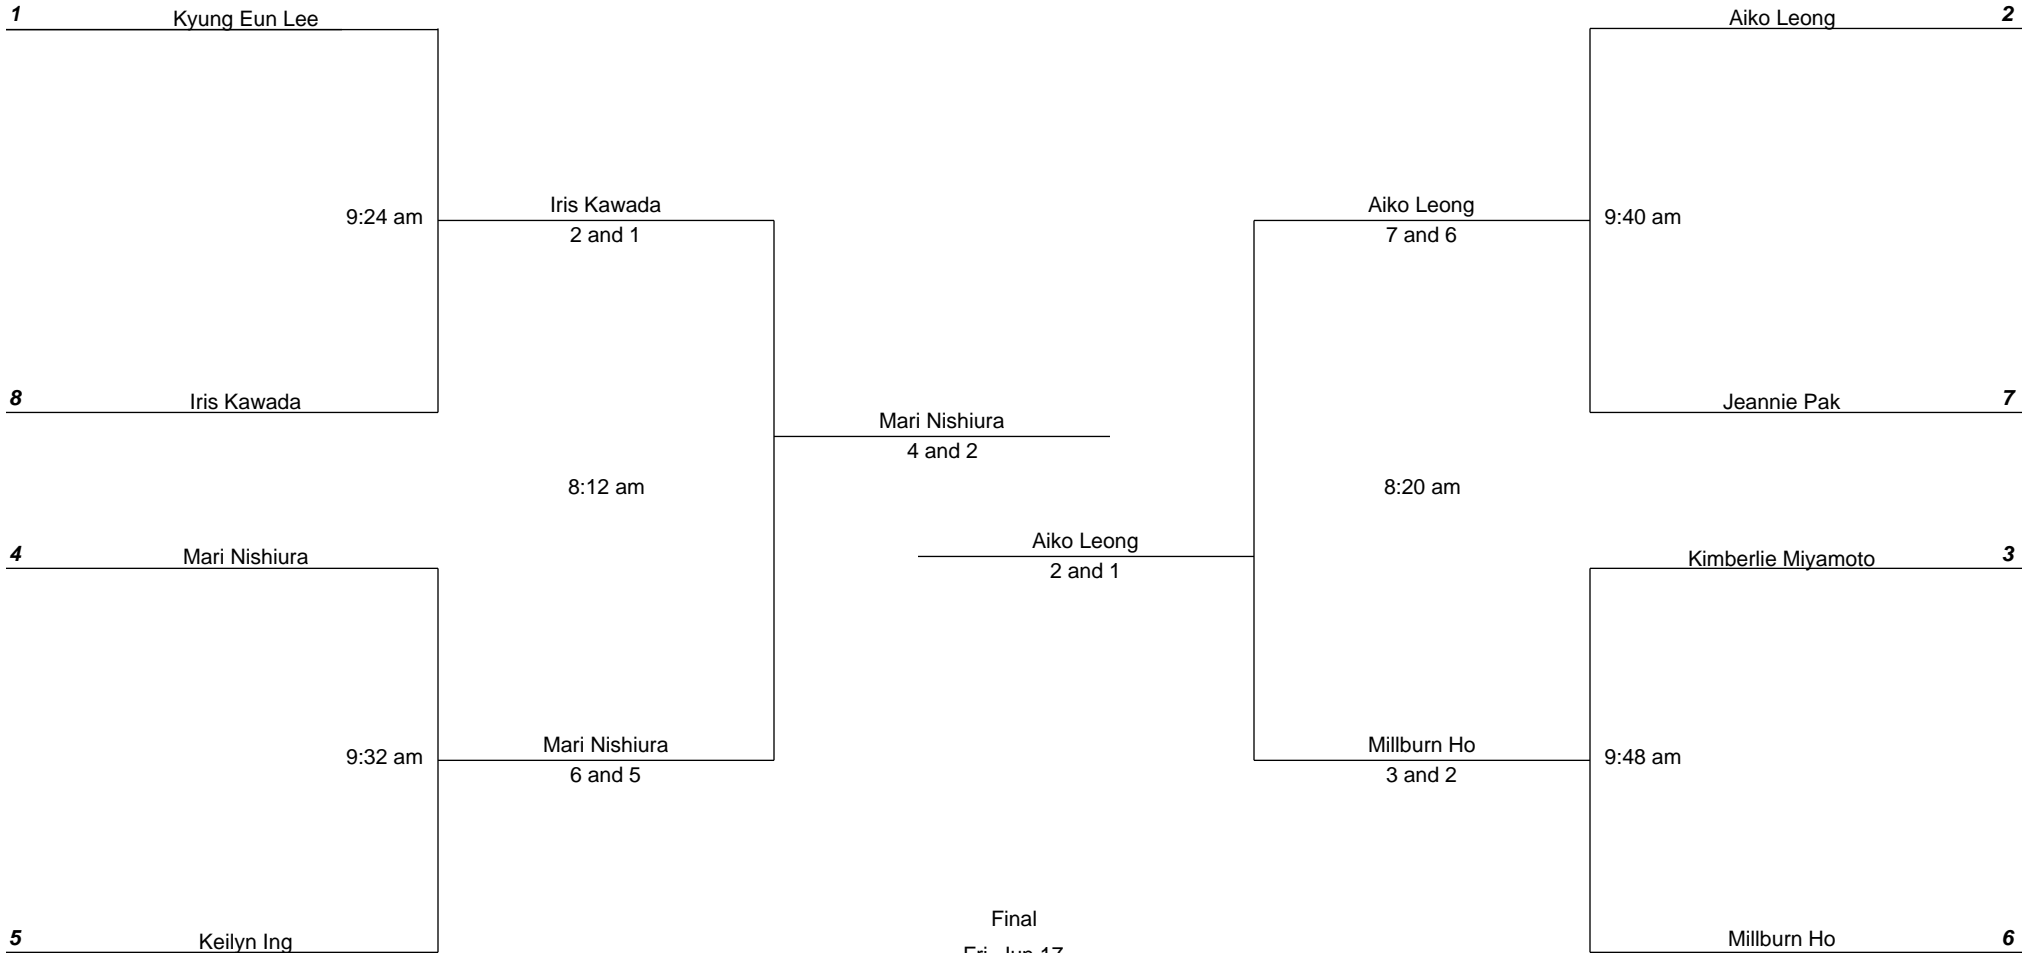

108th Manoa Cup - Women's Division

Jun 15, 2016---Jun 16, 2016

Quarterfinal
Wed, Jun 15

Semifinal
Thu, Jun 16

Semifinal
Thu, Jun 16

Quarterfinal
Wed, Jun 15

Final Fri, Jun 17 7:00 am
Champion
Mari Nishiura 2 and 1