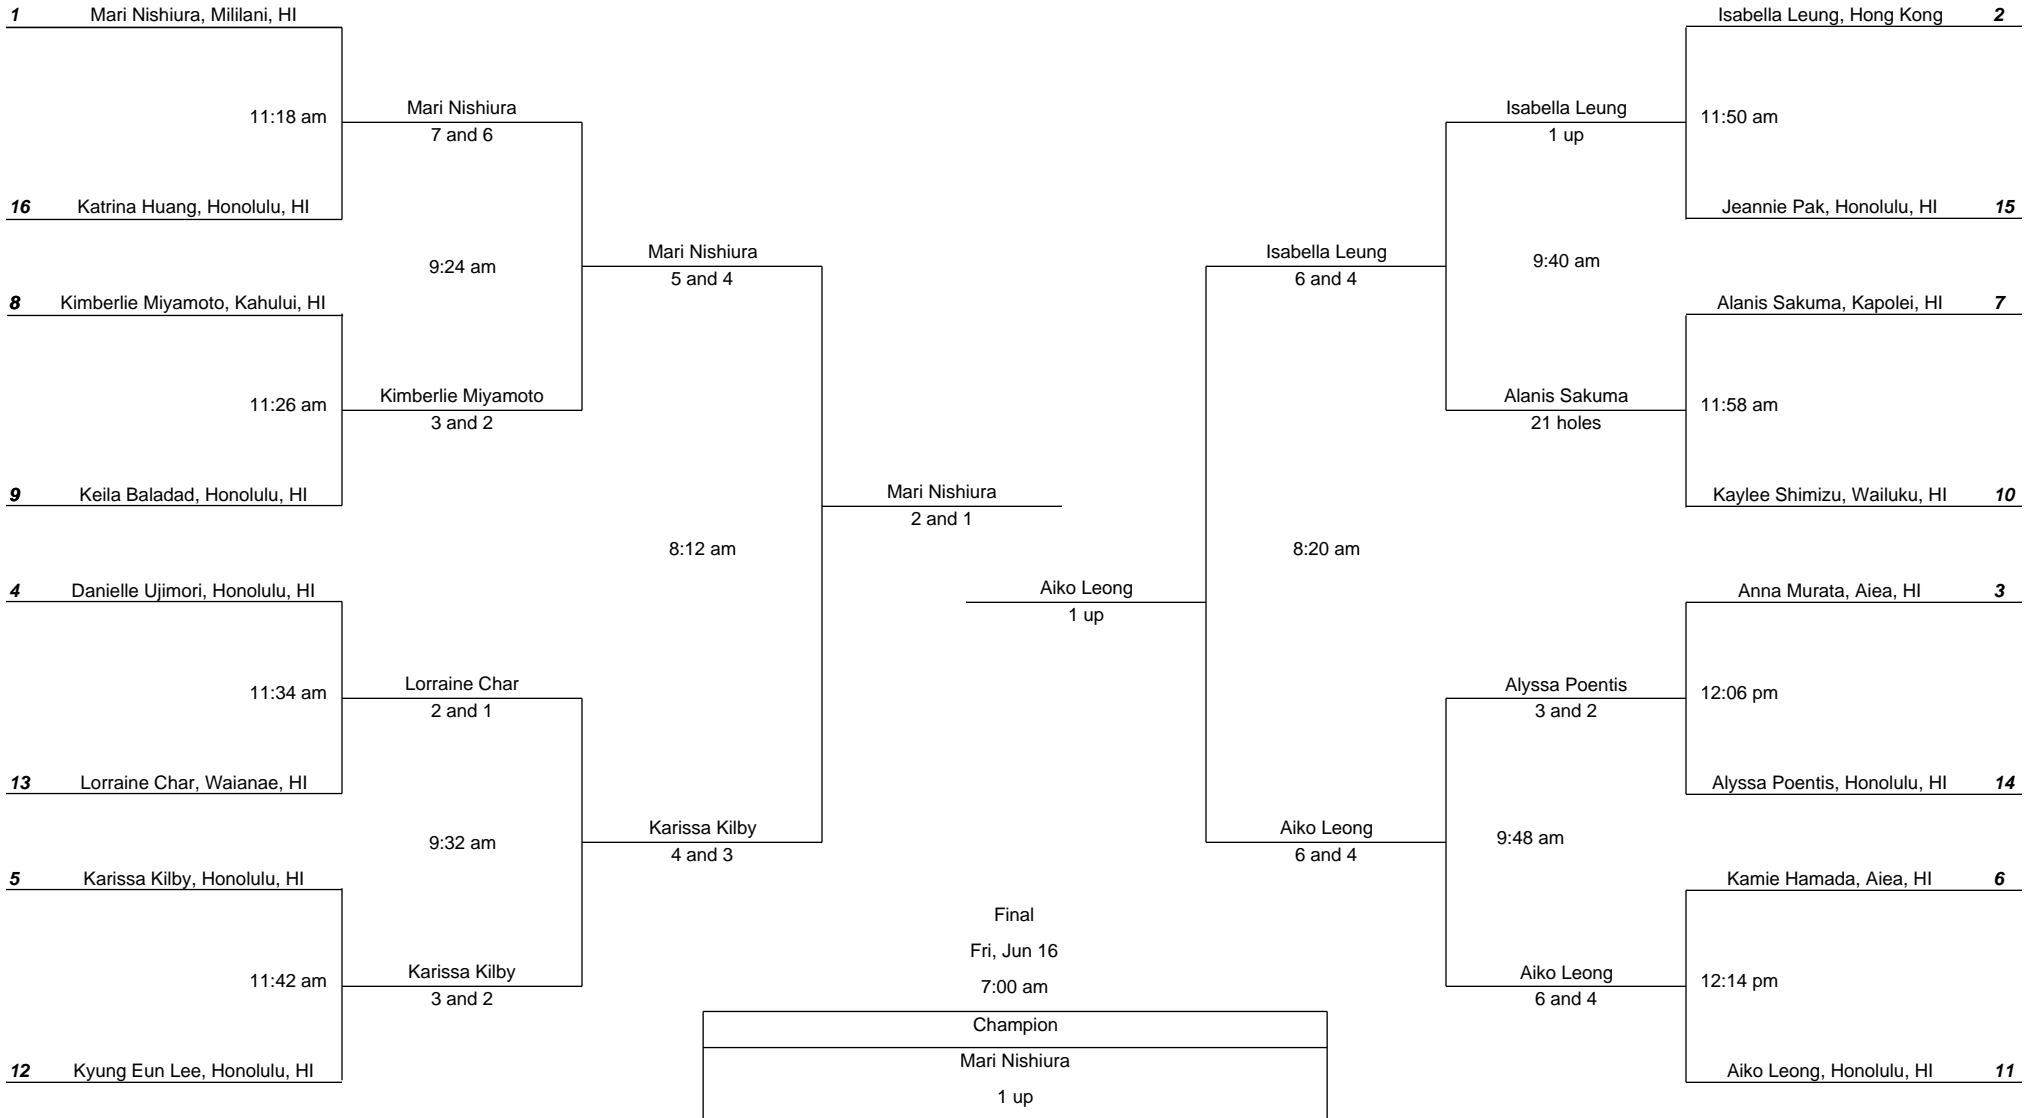

109th Manoa Cup - Women's Division

Jun 13, 2017---Jun 16, 2017

Round of 16
Tue, Jun 13

Quarterfinal
Wed, Jun 14

Semifinal
Thu, Jun 15

Semifinal
Thu, Jun 15

Quarterfinal
Wed, Jun 14

Round of 16
Tue, Jun 13

109th Manoa Cup - Women's Division

Jun 13, 2017---Jun 16, 2017